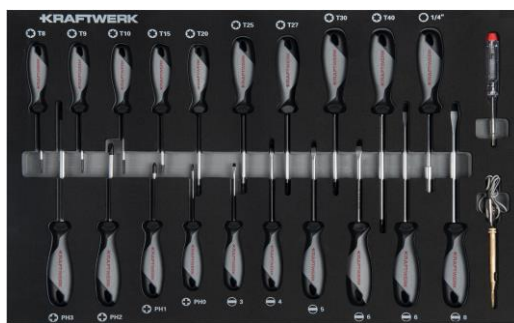

BASIC LINE Screwdriver Insert 22 pcs.
BASIC LINE Schraubendreher Einlage 22-tlg.
BASIC LINE Insert de tournevis 22 pcs.

Content

Art.-No.	Bezeichnung	Description	Description	Descrizione	Descripción	Pcs.
305.100.003	Schraubendreher Schlitz 3.0 x 75 mm Basic	Screwdriver slotted 3.0 x 75 mm Basic	Tournevis fente 3.0 x 75 mm Basic	Giravite intaglio 3.0 x 75 mm Basic	Destornilladore ranurada 3.0 x 75 mm Basic	1
305.100.004	Schraubendreher Schlitz 4.0 x 100 mm Basic	Screwdriver slotted 4.0 x 100 mm Basic	Tournevis fente 4.0 x 100 mm Basic	Giravite intaglio 4.0 x 100 mm Basic	Destornilladore ranurada 4.0 x 100 mm Basic	1
305.100.005	Schraubendreher Schlitz 5.0 x 100 mm Basic	Screwdriver slotted 5.0 x 100 mm Basic	Tournevis fente 5.0 x 100 mm Basic	Giravite intaglio 5.0 x 100 mm Basic	Destornilladore ranurada 5.0 x 100 mm Basic	1
305.100.006	Schraubendreher Schlitz 6.0 x 100 mm Basic	Screwdriver slotted 6.0 x 100 mm Basic	Tournevis fente 6.0 x 100 mm Basic	Giravite intaglio 6.0 x 100 mm Basic	Destornilladore ranurada 6.0 x 100 mm Basic	1
305.100.106	Schraubendreher Schlitz 6.0 x 150 mm Basic	Screwdriver slotted 6.0 x 150 mm Basic	Tournevis fente 6.0 x 150 mm Basic	Giravite intaglio 6.0 x 150 mm Basic	Destornilladore ranurada 6.0 x 150 mm Basic	1
305.100.008	Schraubendreher Schlitz 8.0 x 150 mm Basic	Screwdriver slotted 8.0 x 150 mm Basic	Tournevis fente 8.0 x 150 mm Basic	Giravite intaglio 8.0 x 150 mm Basic	Destornilladore ranurada 8.0 x 150 mm Basic	1
305.101.001	Schraubendreher Phillips PH0 x 75mm Basic	Screwdriver Phillips PH0 x 75mm Basic	Tournevis Phillips PH0 x 75mm Basic	Giravite Phillips PH0 x 75mm Basic	Destornilladore Phillips PH0 x 75mm Basic	1
305.101.002	Schraubendreher Phillips PH1 x 75mm Basic	Screwdriver Phillips PH1 x 75mm Basic	Tournevis Phillips PH1 x 75mm Basic	Giravite Phillips PH1 x 75mm Basic	Destornilladore Phillips PH1 x 75mm Basic	1
305.101.003	Schraubendreher Phillips PH2 x 100mm Basic	Screwdriver Phillips PH2 x 100mm Basic	Tournevis Phillips PH2 x 100mm Basic	Giravite Phillips PH2 x 100mm Basic	Destornilladore Phillips PH2 x 100mm Basic	1
305.101.004	Schraubendreher Phillips PH3 x 150mm Basic	Screwdriver Phillips PH3 x 150mm Basic	Tournevis Phillips PH3 x 150mm Basic	Giravite Phillips PH3 x 150mm Basic	Destornilladore Phillips PH3 x 150mm Basic	1
305.103.008	Schraubendreher TORX® TX T8 x 75mm Basic	Screwdriver TORX® TX T8 x 75mm Basic	Tournevis TORX® TX T8 x 75mm Basic	Giravite TORX® TX T8 x 75mm Basic	Destornilladore TORX® TX T8 x 75mm Basic	1
305.103.009	Schraubendreher TORX® TX T9 x 75mm Basic	Screwdriver TORX® TX T9 x 75mm Basic	Tournevis TORX® TX T9 x 75mm Basic	Giravite TORX® TX T9 x 75mm Basic	Destornilladore TORX® TX T9 x 75mm Basic	1
305.103.010	Schraubendreher TORX® TX T10 x 75mm Basic	Screwdriver TORX® TX T10 x 75mm Basic	Tournevis TORX® TX T10 x 75mm Basic	Giravite TORX® TX T10 x 75mm Basic	Destornilladore TORX® TX T10 x 75mm Basic	1
305.103.015	Schraubendreher TORX® TX T15 x 75mm Basic	Screwdriver TORX® TX T15 x 75mm Basic	Tournevis TORX® TX T15 x 75mm Basic	Giravite TORX® TX T15 x 75mm Basic	Destornilladore TORX® TX T15 x 75mm Basic	1
305.103.020	Schraubendreher TORX® TX T20 x 100mm Basic	Screwdriver TORX® TX T20 x 100mm Basic	Tournevis TORX® TX T20 x 100mm Basic	Giravite TORX® TX T20 x 100mm Basic	Destornilladore TORX® TX T20 x 100mm Basic	1
305.103.025	Schraubendreher TORX® TX T25 x 100mm Basic	Screwdriver TORX® TX T25 x 100mm Basic	Tournevis TORX® TX T25 x 100mm Basic	Giravite TORX® TX T25 x 100mm Basic	Destornilladore TORX® TX T25 x 100mm Basic	1
305.103.027	Schraubendreher TORX® TX T27 x 100mm Basic	Screwdriver TORX® TX T27 x 100mm Basic	Tournevis TORX® TX T27 x 100mm Basic	Giravite TORX® TX T27 x 100mm Basic	Destornilladore TORX® TX T27 x 100mm Basic	1
305.103.030	Schraubendreher TORX® TX T30 x 100mm Basic	Screwdriver TORX® TX T30 x 100mm Basic	Tournevis TORX® TX T30 x 100mm Basic	Giravite TORX® TX T30 x 100mm Basic	Destornilladore TORX® TX T30 x 100mm Basic	1
305.103.040	Schraubendreher TORX® TX T40 x 150mm Basic	Screwdriver TORX® TX T40 x 150mm Basic	Tournevis TORX® TX T40 x 150mm Basic	Giravite TORX® TX T40 x 150mm Basic	Destornilladore TORX® TX T40 x 150mm Basic	1
305.104.100	Schraubendreher 1/4" x 100mm Bits Basic	Drive handle 1/4" x 100mm Basic	Tournevis 1/4" x 100mm Bits Basic	Giravite 1/4" x 100mm Bits Basic	Destornilladore 1/4" x 100mm Bits Basic	1
2138	Phasenprüfer 110-250V GS-geprüft	Voltage tester 100-250V T_V/GS-approved	Tournevis dét. de tension 110-250V GS	Cacciavite cercalase 230V. GS/TUV	Detector voltaje 110-250V T_V/GS-aprob.	1
2139	Prüflampe 12V GS-geprüft	Voltage tester 12V. GS-approved	Testeur de tension 12V GS	Tester di tensione 12V. GS-approvato	Lámpara de prueba.12V GS-aprobado	1
					TOTAL	22